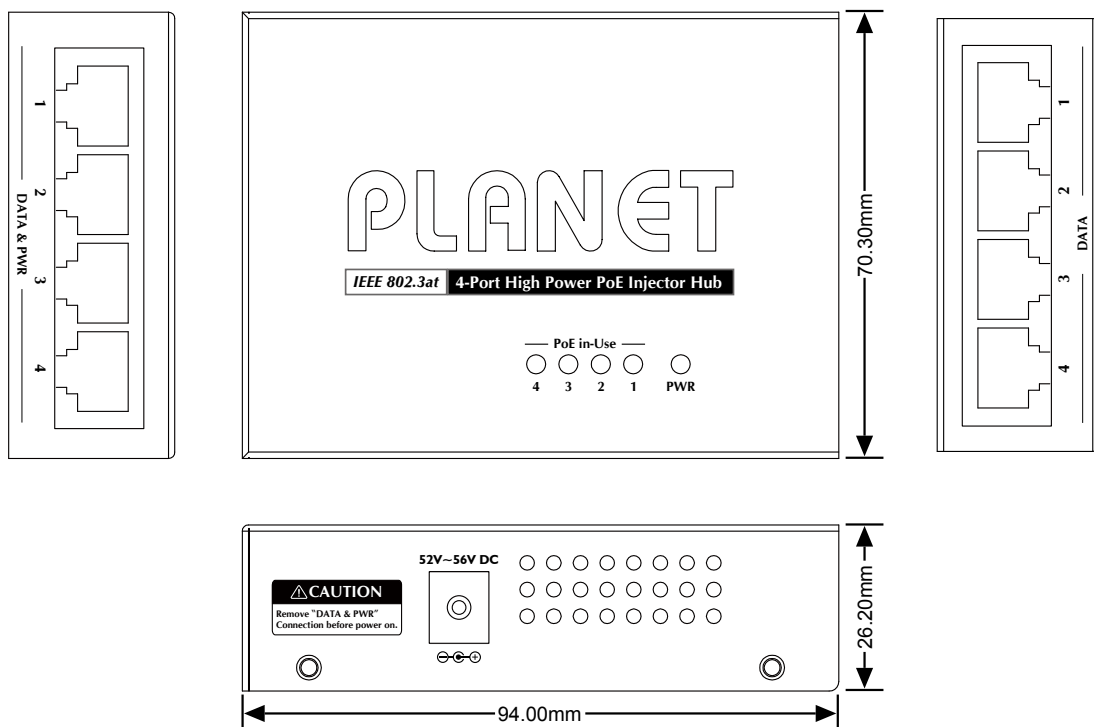

Specifications

Model	HPOE-460	
Hardware Specifications		
Interface	"Data" Input Ports	4 x RJ-45
	"Data+Power" Output Ports	4 x RJ-45
Data Rate	10/100/1000Mbps	
LED	System: Power x 1 (Green)	
	Per PoE Port: PoE ready / in-use x 4 (Green)	
Network Cable	10Base-T: 4-Pair UTP Cat. 5 up to 100m (328ft)	
	100Base-TX: 4-Pair UTP Cat. 5 up to 100m (328ft)	
	1000Base-T: 4-Pair UTP Cat. 5e, 6, up to 100m (328ft)	
	EIA/TIA- 568 100-ohm STP (100m, 328ft)	
Dimensions (W x D x H)	26 x 70 x 97 mm	
Weight	220g	
Power Requirement	DC 52V~56V	
Power over Ethernets		
PoE Power Supply Type	Mid-Span	
PoE Power Output	Per Port DC 52V 30.8 Watts / 15.4 Watts	
Power Pin Assignment	4/5(+), 7/8(-)	
PoE Power Budget	120 Watts	
Number of 802.3af PD Class 0, 1, 2, 3 can be powered	4	
Number of 802.3at PD Class 1, 2, 3 can be powered	4	
Number of 802.3at PD Class 0, 4 can be powered	4	
Standards Conformance		
Standards Compliance	IEEE 802.3 10Base-T Ethernet	
	IEEE 802.3u 100Base-TX Fast Ethernet	
	IEEE 802.3ab 1000Base-T Gigabit Ethernet	
	IEEE 802.3at Enhancement Power over Ethernet	
	IEEE 802.3af Power over Ethernet	
Regulation Compliance	FCC Part 15 Class B, CE	
Environment		
Operating Temperature	0 ~ 50 degrees C	
Storage Temperature	-10 ~ 70 degrees C	
Humidity	5 ~ 95% (non-condensing)	

Diagram