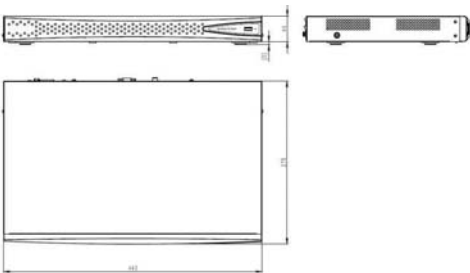

DIMENSIONS

SPECIFICATIONS

Video/Audio Input	
IP Video Input	8-ch
Audio Input	1-ch, AUX3.5mm
Network	
Incoming Bandwidth	80Mbps
Outgoing Bandwidth	80Mbps
Remote Connection	32-ch access
Internet Protocol	TCP/UDP/HTTP/MULTICAST/UPnP/DHCP/PPPoE/DDNS/NFS/FTP/NTP/RTSP/RTSP/SMTP/SADP/SNMP
Video/Audio Output	
HDMI Output	1-ch, Resolution 1920*1080P/60Hz, 1920*1080P/50Hz, 1280*800/60Hz, 1440*900/60Hz, 1366*768/60Hz, 1280*720/60Hz, 1280*720/50Hz, 1024*768/60Hz, 800*600/60Hz
VGA Output	1-ch, Resolution 1920*1080P/60Hz, 1920*1080P/50Hz, 1280*800/60Hz, 1440*900/60Hz, 1366*768/60Hz, 1280*720/60Hz, 1280*720/50Hz, 1024*768/60Hz, 800*600/60Hz
Frame Rate	Mainstream 25fps(P)/30fps(N) Substream 25fps(P)/30fps(N)
I-Frame Record	Y
Recording Resolution	6MP/5MP/3MP/1080P/UJXGA/720P/VGA/4CIF/DCIF/2CIF/CIF/QCIF
Audio Output	1-ch, RCA (Linear, 1kΩ)
Synchronous Playback	6-ch 1080P/8-ch 720P/8-ch 4CIF
Decoding	
Live View/Playback	6MP/5MP/3MP/1080P /UJXGA /720P /VGA /4CIF /DCIF /2CIF /CIF /QCIF
Capability	6-ch 1080P/8-ch 720P/8-ch 4CIF
Display Split	1/4/9
E-Zoom	Y
Hard Disk	
SATA	2 SATA for 2 HDDs
Capacity	Up to 6TB Capacity for Each HDD
NTFS Files System	Y
HDD Management	Group and Quota
External Interface	
Network Interface	1 RJ-45 100/1000 Self-adaptive Ethernet Interfaces
USB Interface	1 x USB2.0, 1 x USB3.0
Alarm In	N/A
Alarm Out	1-ch
POE	
Interface	8 Independent 100 Mbps PoE Network Interfaces
Max Power	120W, max to 30W for Each Port
Supported Standard	AF and AT
Advance	
IPC Management	IPC Centralized Management
Plug and Play	Y, Only for Tiandy Cameras
Corridor Mode	Y, 169 to 916, Only for Tiandy Cameras
Video Analytics(IVA)	8-ch Tiandy Camera IVA Process (Tripwire and Perimeter)
Smart Search	Quickly Search Target IVA Videos , Only for Tiandy Cameras
Smart Recording	Manual/Timing/Motion Detection/Alarm/Redundant Backup/Holiday/I-frame Storage
Onvif	Onvif(Profile S)
General	
Language	English, Spanish, Korean, Italian, Turkish, Thai, Russian, Simple Chinese, Traditional Chinese (Hebrew, Polish optional)
Power Supply	100 ~ 240V AC, 50 ~ 60 Hz
Consumption(without HDD and POE)	≤ 25W
Working Temperature	-10 °C ~ +55 °C (+14 °F ~ + 131 °F)
Working Humidity	10 % ~ 90 %
Chassis	1U
Dimensions	440mmx280mmx45mm
Weight	3KG (without HDD), 3.5KG (with Packing Box)